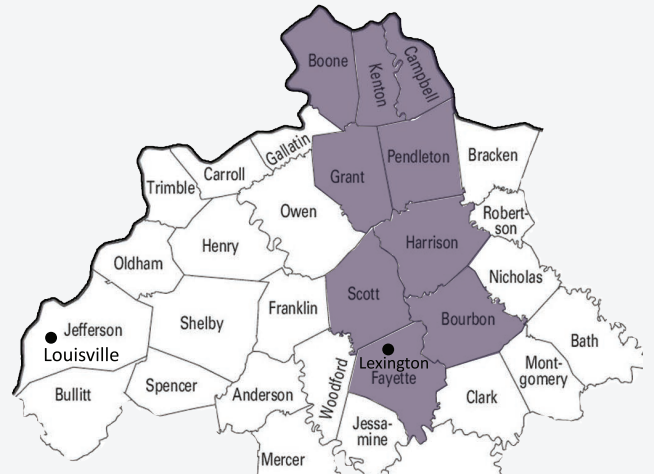

The Field of Membership for General Electric Credit Union (GECU) includes specific counties in Ohio, Kentucky, and Indiana.

Ohio

Those who live, work, worship, or attend school in the following counties:

- Adams
- Brown
- Butler
- Champaign
- Clark
- Clermont
- Clinton
- Darke
- Delaware
- Fairfield
- Fayette
- Franklin
- Greene
- Hamilton
- Highland
- Licking
- Logan
- Madison
- Miami
- Montgomery
- Pickaway
- Pike
- Preble
- Ross
- Scioto
- Shelby
- Union
- Warren

Kentucky

Those who live, work, worship, or attend school in the following counties:

- Boone
- Bourbon
- Campbell
- Fayette
- Grant
- Harrison
- Kenton
- Pendleton
- Scott

Indiana

Those who live or work in the following counties:

- Dearborn
- Franklin
- Ohio
- Switzerland
- Union